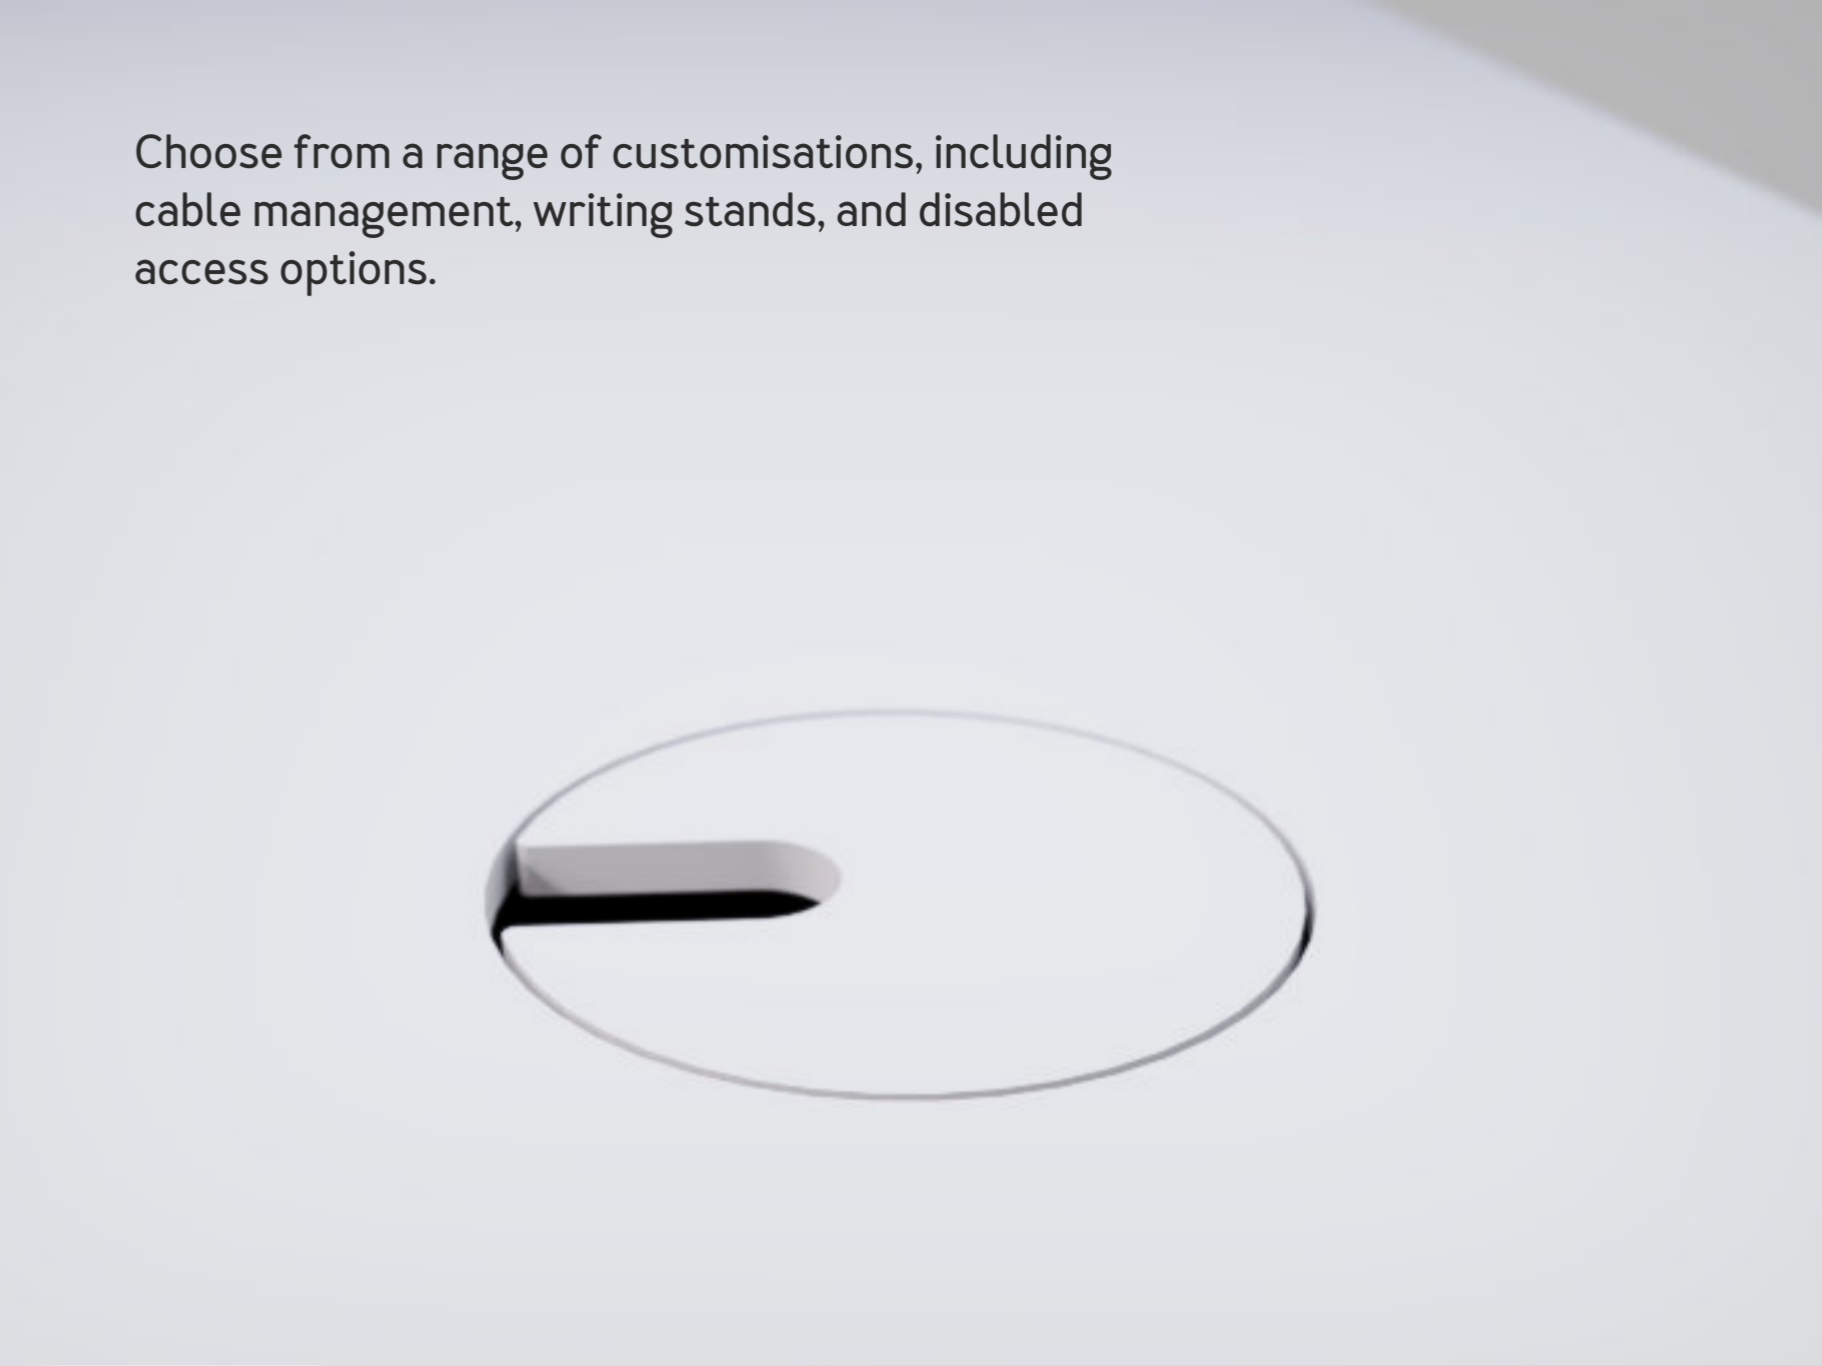

SKOOP combines the durability of Corian® Solid Surface with the touch of 3D texture and the beauty of restrained colour. SKOOP's smooth white tops are contrasted perfectly by the choice of tactile bases.

Choose from a range of customisations, including cable management, writing stands, and disabled access options.

SKOOP counter desks come in standard sizes up to 2.9M long. Bases are offered in a choice of moulded laminate finishes and soft-touch solid colours and topped off with Glacier white seamless Corian® Solid Surface.

designed with  
  
**CORIAN®**  
SOLID SURFACE  
