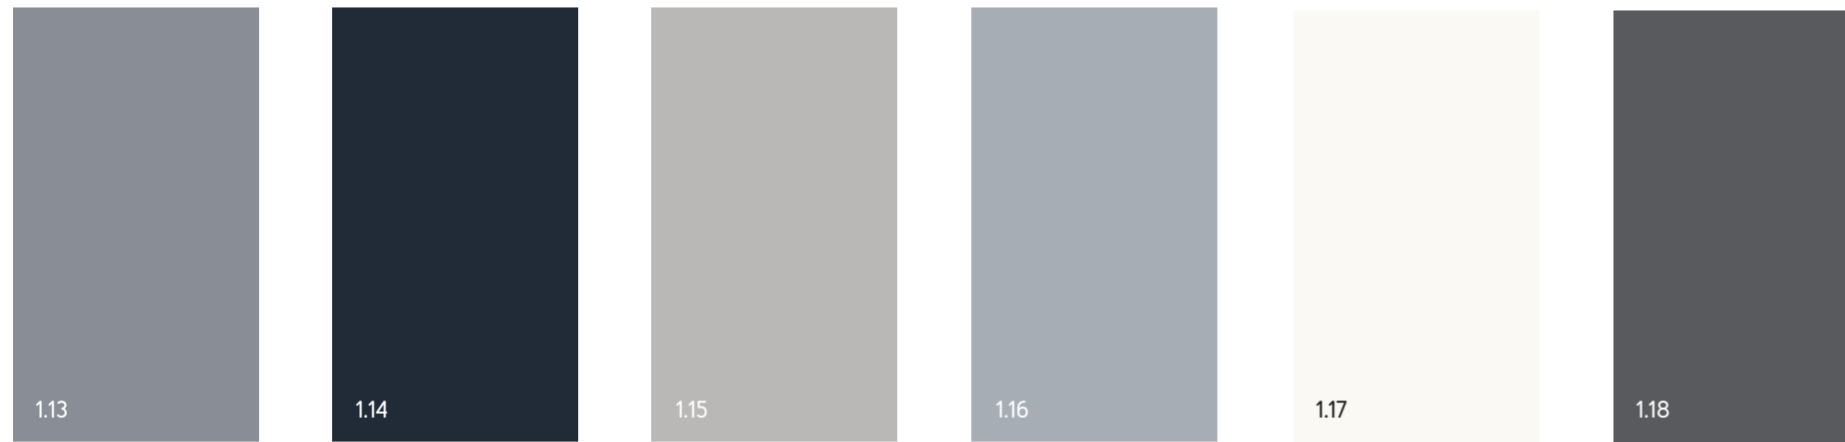

SKOOP combines the durability of Corian® Solid Surface with the touch of 3D texture and the beauty of restrained colour. SKOOP's smooth white tops are contrasted perfectly by the choice of tactile bases.

Choose from a range of customisations, including cable management, writing stands, and disabled access options.

SKOOP counter desks come in standard sizes up to 2.9M long. Bases are offered in a choice of moulded laminate finishes and soft-touch solid colours and topped off with Glacier white seamless Corian® Solid Surface.