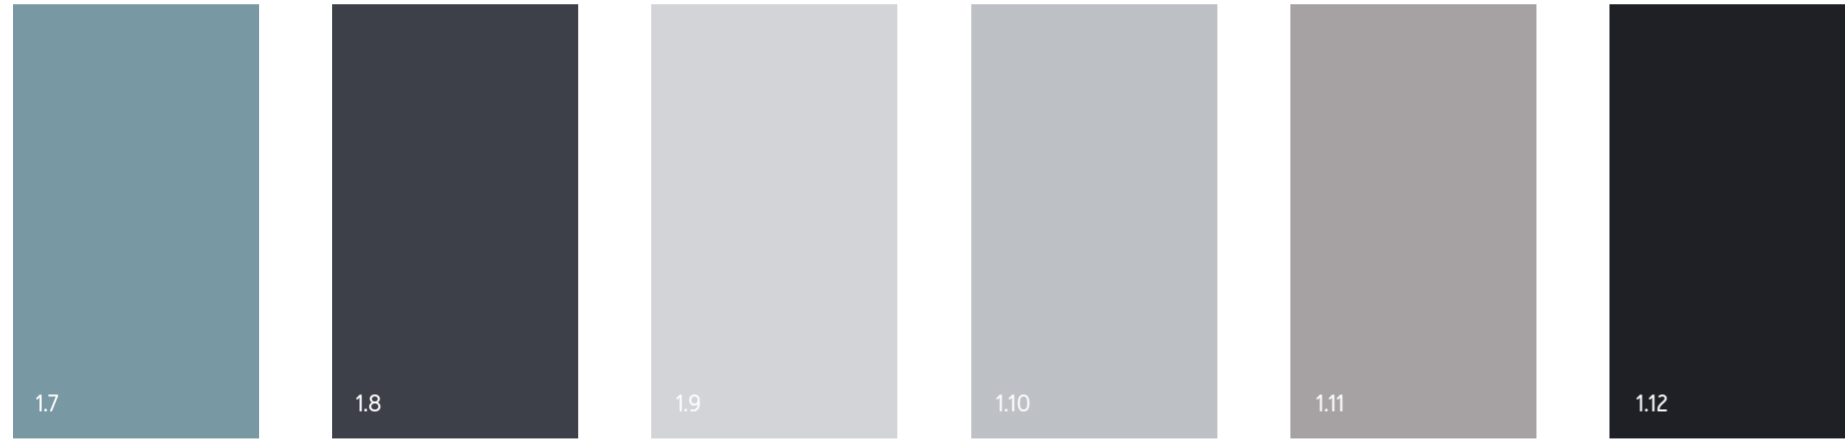

SKOOP combines the durability of Corian® Solid Surface with the touch of 3D texture and the beauty of restrained colour. SKOOP's smooth white tops are contrasted perfectly by the choice of tactile bases.

Choose from a range of customisations, including cable management, writing stands, and disabled access options.

SKOOP counter desks come in standard sizes up to 2.9M long. Bases are offered in a choice of moulded laminate finishes and soft-touch solid colours and topped off with Glacier white seamless Corian® Solid Surface.