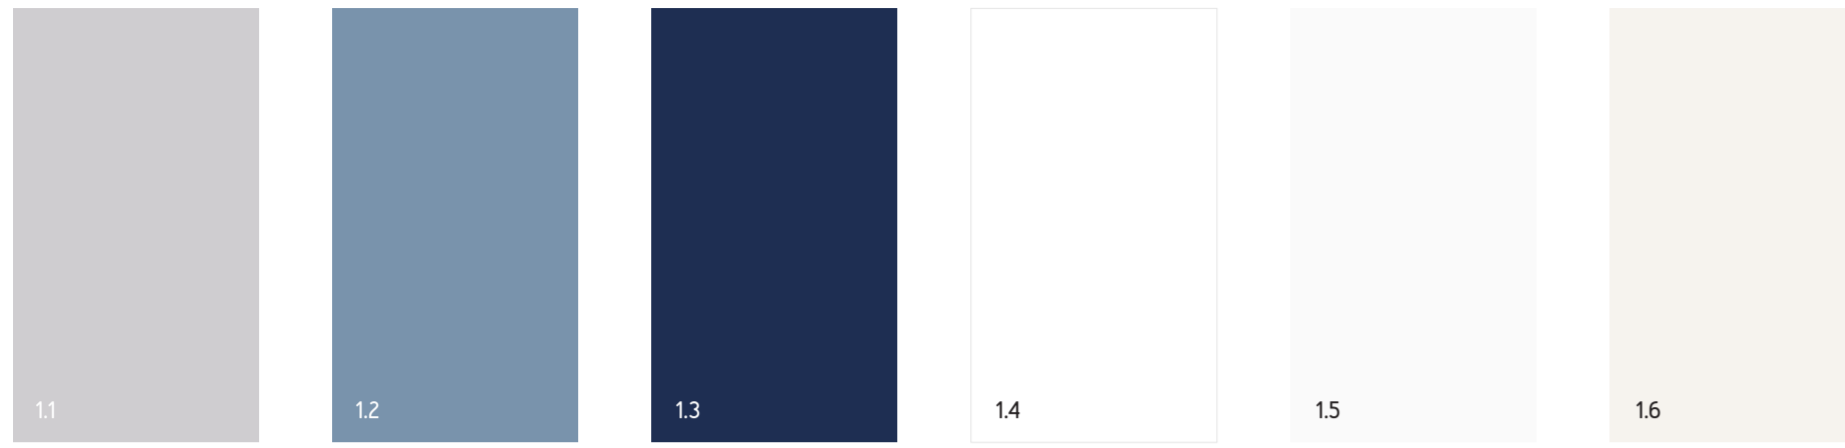

SKOOP combines the durability of Corian® Solid Surface with the touch of 3D texture and the beauty of restrained colour. SKOOP's smooth white tops are contrasted perfectly by the choice of tactile bases.

Choose from a range of customisations, including cable management, writing stands, and disabled access options.

SKOOP counter desks come in standard sizes up to 2.9M long. Bases are offered in a choice of moulded laminate finishes and soft-touch solid colours and topped off with Glacier white seamless Corian® Solid Surface.