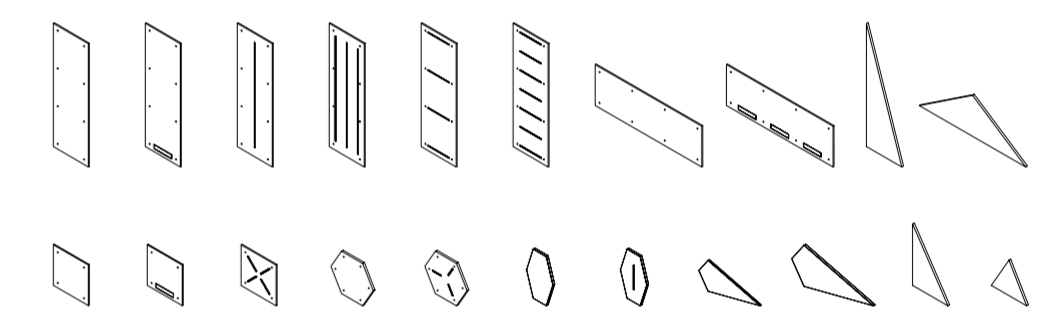

For more information:

www.solidkit.co.uk
 +44 [0] 191 265 3171

Solidkit Ltd.
 Studio 5, Brick Works,
 Newcastle upon Tyne. NE6 1JT.

Solidkit.

KOMO WALL

0111C

KOMO WALL

KOMO WALL is a versatile wall panelling solution, and unlike cast concrete, it's lightweight, easy to install and remains adaptable once in situ.

KOMO WALL is available in an almost endless combination of panel shapes, lighting options and four tonal shades of concrete.